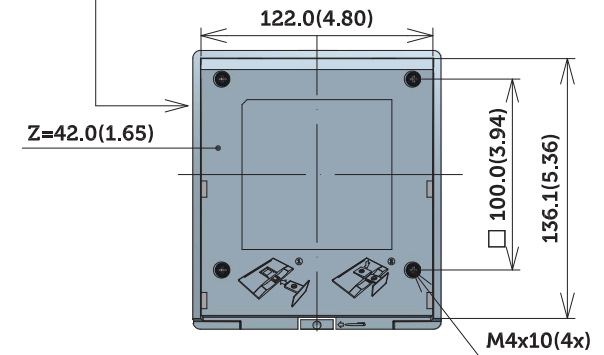

SE1918HV Outline Dimension

Unit : mm(inch)
 Dimension : Nominal
 Drawing : Not to scale

SE2018HV/SE2018HR Outline Dimension

Unit : mm(inch)
 Dimension : Nominal
 Drawing : Not to scale

SE2218HV Outline Dimension

Unit : mm(inch)
 Dimension : Nominal
 Drawing : Not to scale