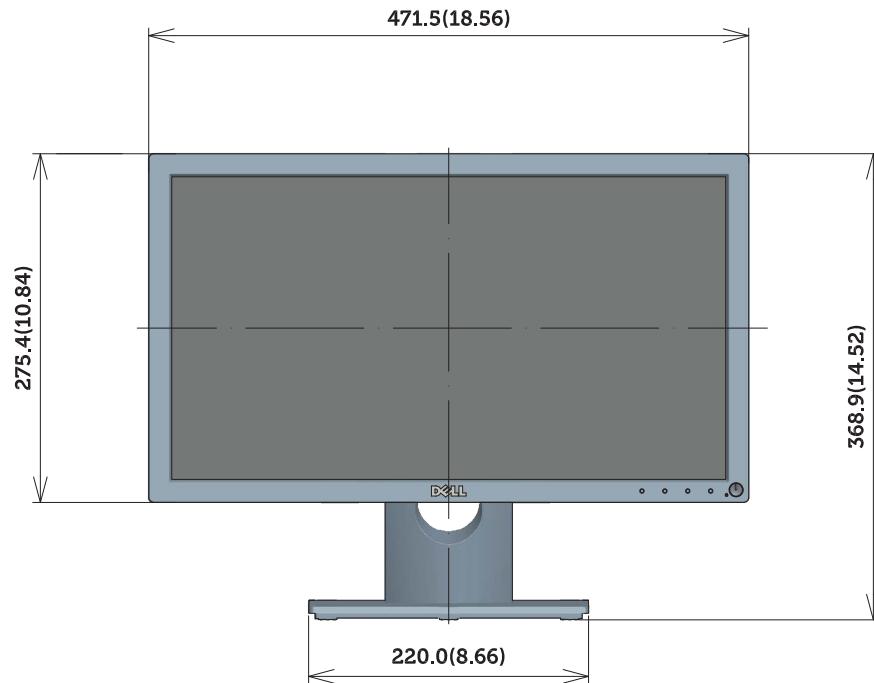

SE1918HV Outline Dimension

Unit : mm(inch)
 Dimension : Nominal
 Drawing : Not to scale

SE2018HV/SE2018HR Outline Dimension

Unit : mm(inch)
 Dimension : Nominal
 Drawing : Not to scale

SE2218HV Outline Dimension

Unit : mm(inch)
 Dimension : Nominal
 Drawing : Not to scale