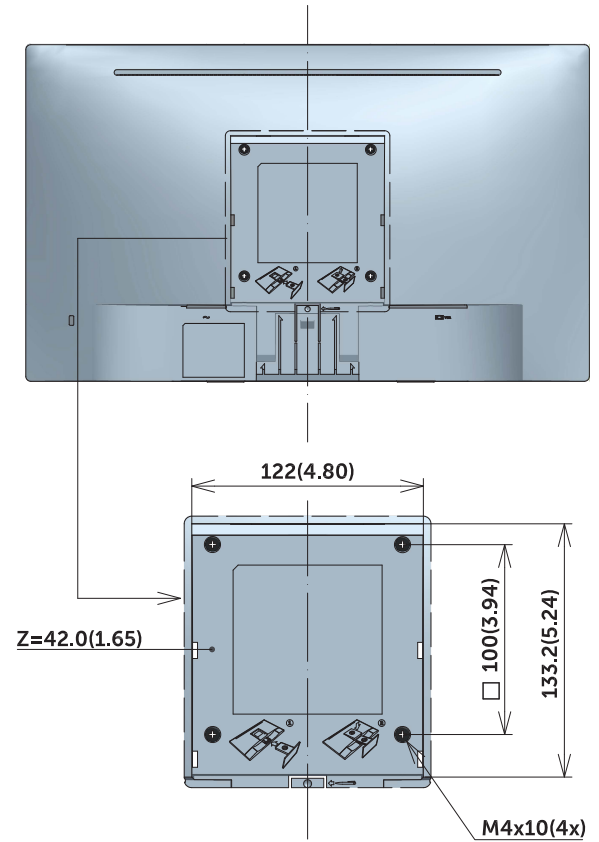

SE1918HV Outline Dimension

Unit : mm(inch)
 Dimension : Nominal
 Drawing : Not to scale

SE2018HV/SE2018HR Outline Dimension

Unit : mm(inch)
 Dimension : Nominal
 Drawing : Not to scale

SE2218HV Outline Dimension

Unit : mm(inch)
 Dimension : Nominal
 Drawing : Not to scale